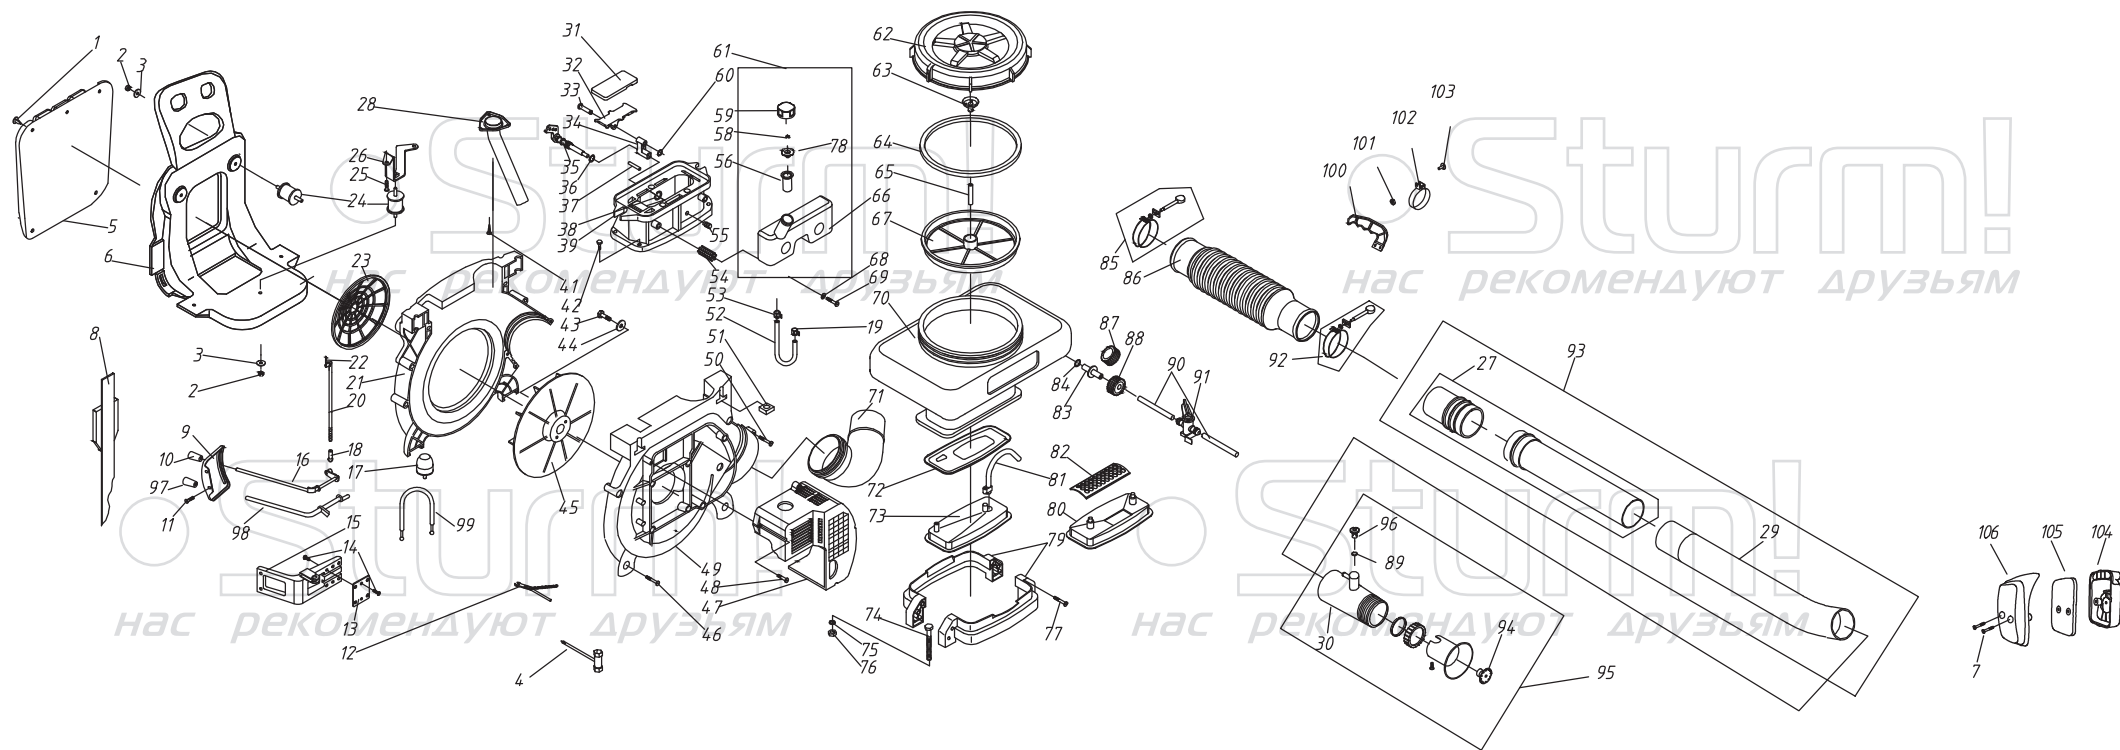

Sturm!
нас рекомендуют друзья

Sturm!
нас рекомендуют друзья

Sturm!
нас рекомендуют друзья

Sturm!
нас рекомендуют друзья

GS8214GT

NO.	DESCRIPTION	NO.	DESCRIPTION	NO.	DESCRIPTION
1	CLIP	37	PIN	75	NUT
2	NUT	38	RING	76	WASHER
3	WASHER	39	SHUTTER	77	BOLT ASSY
4	SOCKET WRENCH	41	BOLT	78	RUBBER INNER LID
5	PAD	42	BOLT ASSY	79	CLAMP
6	FRAME	43	BOLT	80	DUSTING PLATE
7	BOLT ASSY	44	WASHER	81	TUBE
8	BELT	45	FAN	82	PLATE
9	GRADUOOR	46	SCREW	83	LINK PIPE
10	HANDLE	47	ENGINE COVER	84	GASKET
11	BOLT ASSY	48	SCREW	85	CLAMP
12	INSURANCE CHAIN	49	WORM CASE	86	HOSE
13	PLATE	50	LONG SCREW	87	SPRAY TANK CAP
14	BOLT ASSY	51	NUT	88	LID
15	SUPPORT FRAME	52	WATER RUBE	89	O RING
16	DUST ROD	53	CLIP	90	PIPE
17	SUPPOR COMPMENT	54	FULE TANK SUPPORT	91	SWITCH
18	CONNECTOR	55	PLUG	92	CLAMP
19	CLIP	56	STRAINER	93	TUBE ASSEMBLY
20	PULLING ROD	58	FILTER	94	JET
21	WORM CASE	59	FUEL TANK CAP	95	NOZZLE ASSY
22	SPLIT PIN	60	RING	96	REGULATING VALVE
23	NER COVER	61	FUEL TANK ASSY	97	HANDLE
24	RUBBER	62	SPRAY TANK CAP	98	THROTTLE ROD
25	BOLT ASSY	63	AIR VALVE	99	CABLE ACCELERATOR
26	SUPPORT	64	GASKET	100	LIFE THE HANDLE
27	CONNECTOR ASSY	65	WATER RUBE	101	NUT
28	PIPE	66	FUEL TANK	102	HANDLEBAR CLAS
29	RIPE	67	STRAINER	103	SCREW
30	BLACK NOZZLE	68	WASHER	104	INNER COVER
31	RUBBER PLATE	69	SCREW	105	FILTER
32	SLIDE	70	SPRAY TANK	106	OUTSIDE COVER
33	SLIDE PIN	71	CLAMP		
34	SUPPORT ARM	72	WASHER		
35	ROCKET SHAFT	73	MISTING PLATE		
36	O RING	74	BOLT		

GS8214GT-EX-20221026

Engine for GS8214GT

NO.	DESCRIPTION
1	SCREW ASM
2	STARTER
3	FRONT CRANKCASE
4	PISTON
5	RATCHAT
6	BACK CRANKCASE
7	SEELING
8	BEAR
9	CARBURETTOR
10	BEARING
11	PISTON PIN
12	RING
13	PISTON RING
14	CYLINDER GASKET
15	SCREW
16	SCREW ASM
17	SCREW
18	MUFFLE
19	GASKET
20	GASKET
21	SPARK COVER
22	SPARK
23	SCREW ASM
24	COVER
25	CYLINDER
26	SEELING GASKET
27	FLANGE
28	SCREW ASM
29	HEAT PAD
30	SCREW
31	SCREW
32	FLYWHEEL
33	WASHER
34	WASHER
35	NUT
36	SCREW
37	WINDING
38	WINDING
39	SEELING GASKET
40	KEY
41	CRANKSHAFT
42	SCREW

GS8214GT-EX-20221026