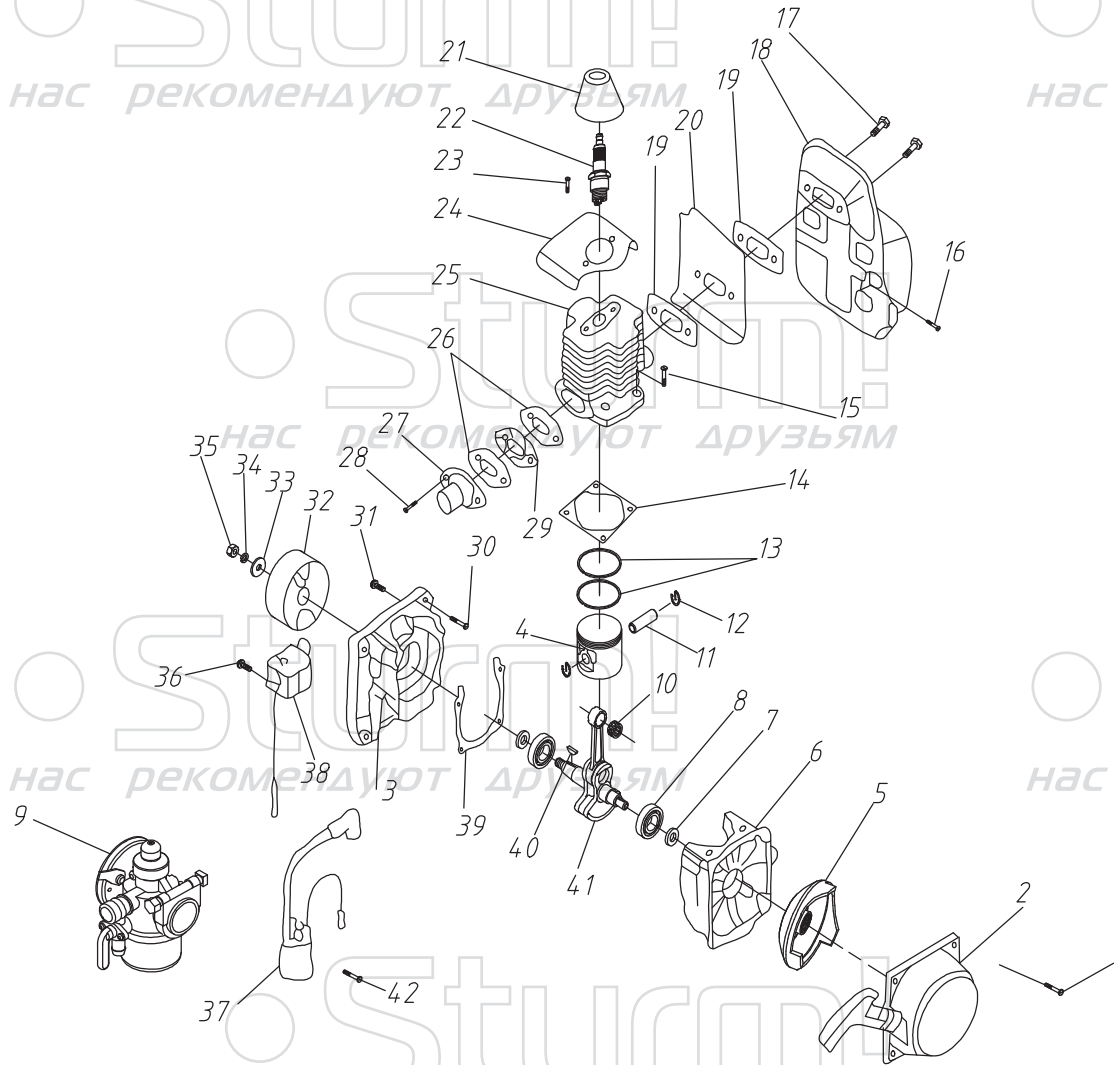

Sturm!
нас рекомендуют друзья

Sturm!
нас рекомендуют друзья

Sturm!
нас рекомендуют друзья

Sturm!
нас рекомендуют друзья

GS8214GT

NO.	DESCRIPTION	NO.	DESCRIPTION	NO.	DESCRIPTION
1	CLIP	37	PIN	75	NUT
2	NUT	38	RING	76	WASHER
3	WASHER	39	SHUTTER	77	BOLT ASSY
4	SOCKET WRENCH	41	BOLT	78	RUBBER INNER LID
5	PAD	42	BOLT ASSY	79	CLAMP
6	FRAME	43	BOLT	80	DUSTING PLATE
7	BOLT ASSY	44	WASHER	81	TUBE
8	BELT	45	FAN	82	PLATE
9	GRADUOOR	46	SCREW	83	LINK PIPE
10	HANDLE	47	ENGINE COVER	84	GASKET
11	BOLT ASSY	48	SCREW	85	CLAMP
12	INSURANCE CHAIN	49	WORM CASE	86	HOSE
13	PLATE	50	LONG SCREW	87	SPRAY TANK CAP
14	BOLT ASSY	51	NUT	88	LID
15	SUPPORT FRAME	52	WATER RUBE	89	O RING
16	DUST ROD	53	CLIP	90	PIPE
17	SUPPOR COMPMENT	54	FULE TANK SUPPORT	91	SWITCH
18	CONNECTOR	55	PLUG	92	CLAMP
19	CLIP	56	STRAINER	93	TUBE ASSEMBLY
20	PULLING ROD	58	FILTER	94	JET
21	WORM CASE	59	FUEL TANK CAP	95	NOZZLE ASSY
22	SPLIT PIN	60	RING	96	REGULATING VALVE
23	NER COVER	61	FUEL TANK ASSY	97	HANDLE
24	RUBBER	62	SPRAY TANK CAP	98	THROTTLE ROD
25	BOLT ASSY	63	AIR VALVE	99	CABLE ACCELERATOR
26	SUPPORT	64	GASKET	100	LIFE THE HANDLE
27	CONNECTOR ASSY	65	WATER RUBE	101	NUT
28	PIPE	66	FUEL TANK	102	HANDLEBAR CLAS
29	RIPE	67	STRAINER	103	SCREW
30	BLACK NOZZLE	68	WASHER	104	INNER COVER
31	RUBBER PLATE	69	SCREW	105	FILTER
32	SLIDE	70	SPRAY TANK	106	OUTSIDE COVER
33	SLIDE PIN	71	CLAMP		
34	SUPPORT ARM	72	WASHER		
35	ROCKET SHAFT	73	MISTING PLATE		
36	O RING	74	BOLT		

GS8214GT-EX-20221026

Engine for GS8214GT

NO.	DESCRIPTION
1	SCREW ASM
2	STARTER
3	FRONT CRANKCASE
4	PISTON
5	RATCHAT
6	BACK CRANKCASE
7	SEELING
8	BEAR
9	CARBURETTOR
10	BEARING
11	PISTON PIN
12	RING
13	PISTON RING
14	CYLINDER GASKET
15	SCREW
16	SCREW ASM
17	SCREW
18	MUFFLE
19	GASKET
20	GASKET
21	SPARK COVER
22	SPARK
23	SCREW ASM
24	COVER
25	CYLINDER
26	SEELING GASKET
27	FLANGE
28	SCREW ASM
29	HEAT PAD
30	SCREW
31	SCREW
32	FLYWHEEL
33	WASHER
34	WASHER
35	NUT
36	SCREW
37	WINDING
38	WINDING
39	SEELING GASKET
40	KEY
41	CRANKSHAFT
42	SCREW